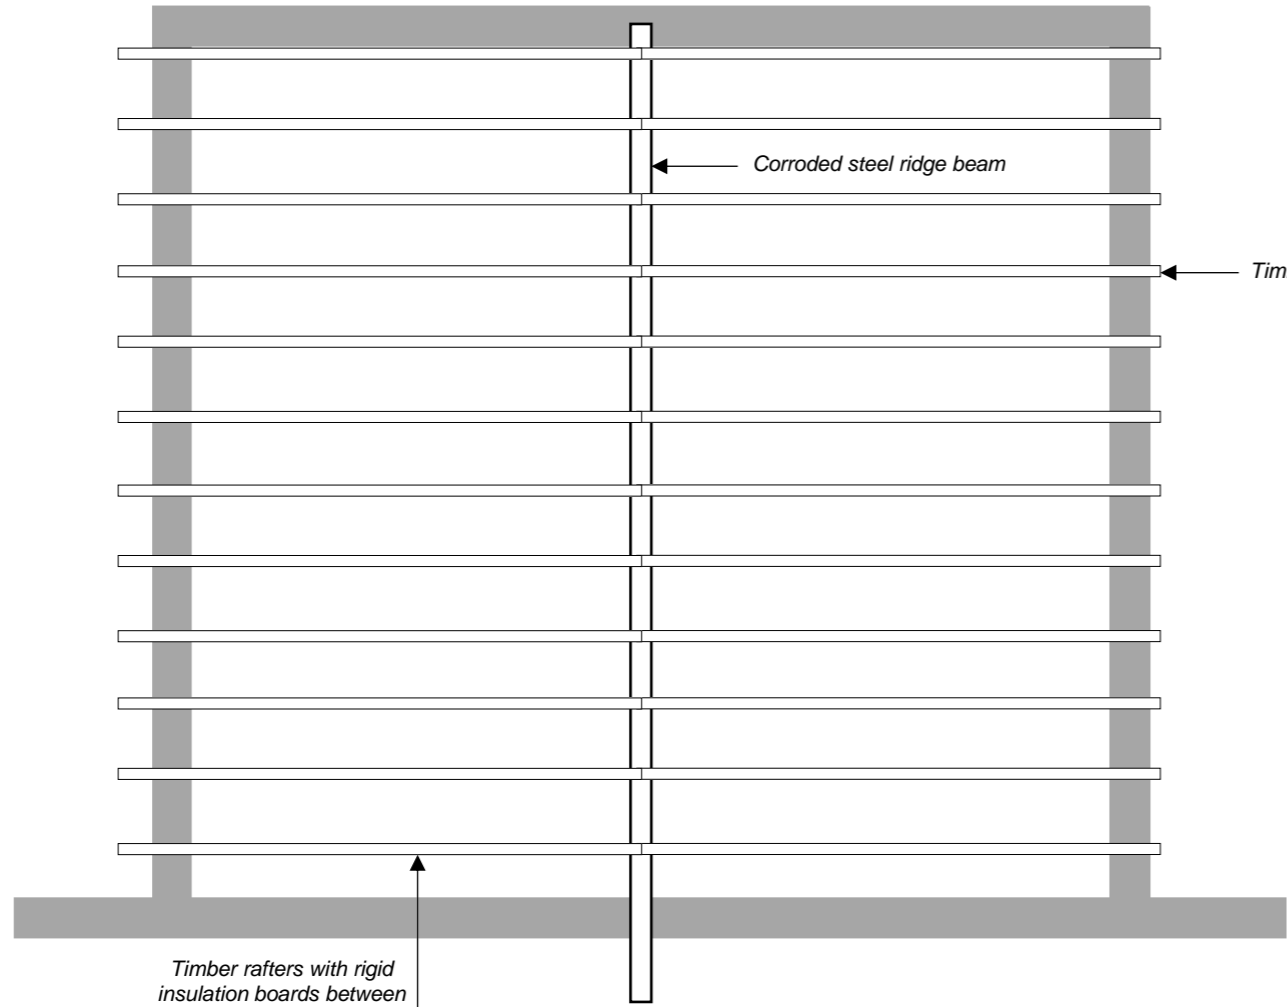

SCALE = 1:50

0m 1m 2m 3m 4m 5m

5m  
4m  
3m  
2m  
1m  
0m

SCALE = 1:50

Rosemary clay roof tiles with feature bands as shown above

View in roof space

Internal view showing vaulted ceiling profile

Internal view showing plastic ceiling panels