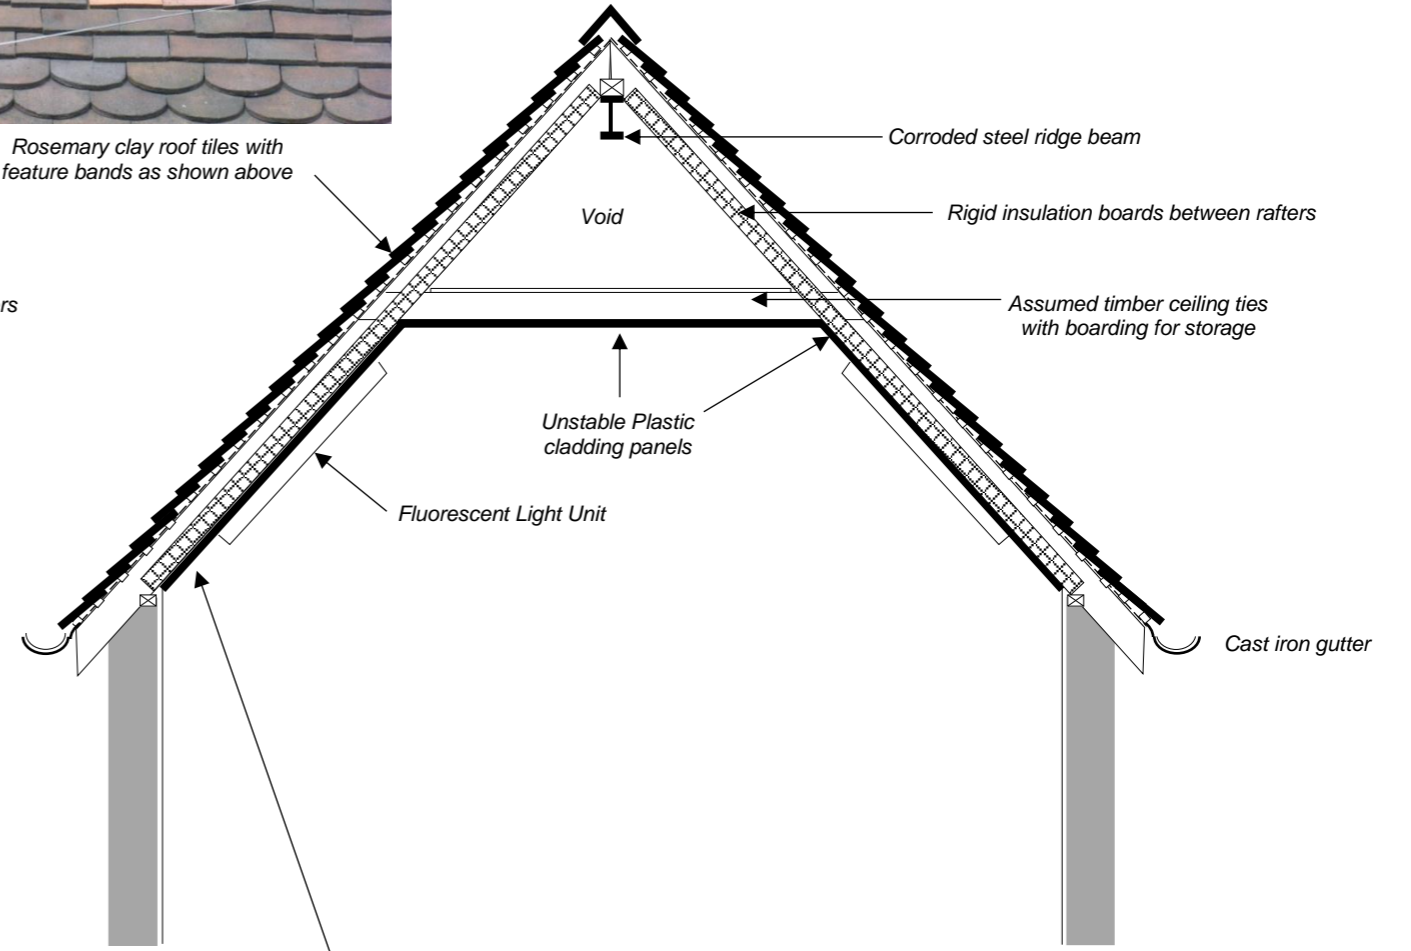

SCALE = 1:50

0m 1m 2m 3m 4m 5m

5m  
4m  
3m  
2m  
1m  
0m

SCALE = 1:50

Rosemary clay roof tiles with feature bands as shown above

View in roof space

Internal view showing vaulted ceiling profile

Internal view showing plastic ceiling panels